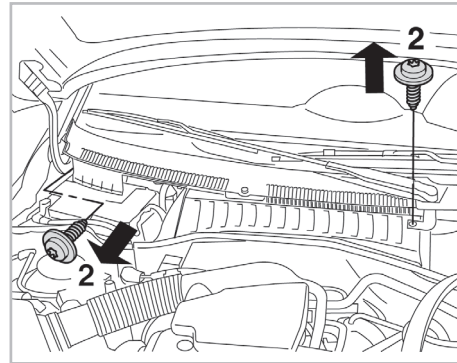

SUPREME

with anti-allergen properties

701010

FH 2010

PCA

WANT TO KNOW MORE?

www.valeo-techassist.com

FOR
OPEL

CORSA C A+ (09/00 > 08/03) / VECTRA C A/C+/- (04/02 >)

Valeo Service - Société par Actions simplifiée - Capital de 12 900 000€ - 70, rue Playel, 93285 Saint-Denis Cedex - France - B 306 486 408 RCS Bobigny