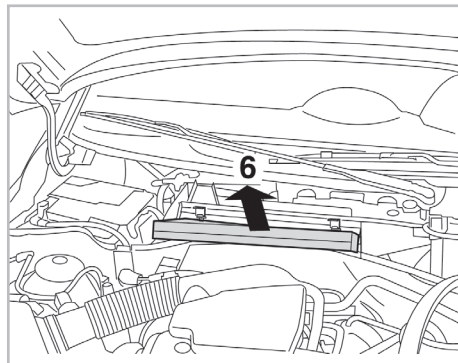

SUPREME

with anti-allergen properties

701010

FH 2010

PCA

WANT TO KNOW MORE?

www.valeo-techassist.com

FOR
OPEL

CORSA C A+ (09/00 > 08/03) / VECTRA C A/C+/- (04/02 >)

Valeo Service - Société par Actions simplifiée - Capital de 12 900 000€ - 70, rue Playel, 93285 Saint-Denis Cedex - France - B 306 486 408 RCS Bobigny