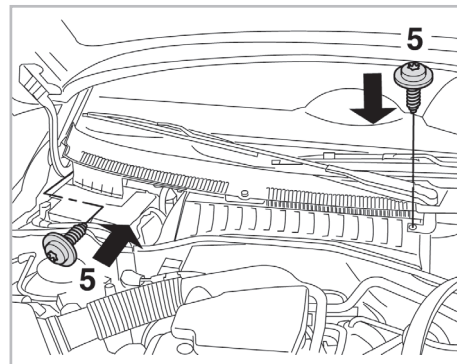

SUPREME

with anti-allergen properties

701010

FH 2010

PCA

WANT TO KNOW MORE?

www.valeo-techassist.com

FOR
OPEL

CORSA C A+ (09/00 > 08/03) / VECTRA C A/C+/- (04/02 >)

Valeo Service - Société par Actions simplifiée - Capital de 12 900 000€ - 70, rue Playel, 93285 Saint-Denis Cedex - France - B 306 486 408 RCS Bobigny