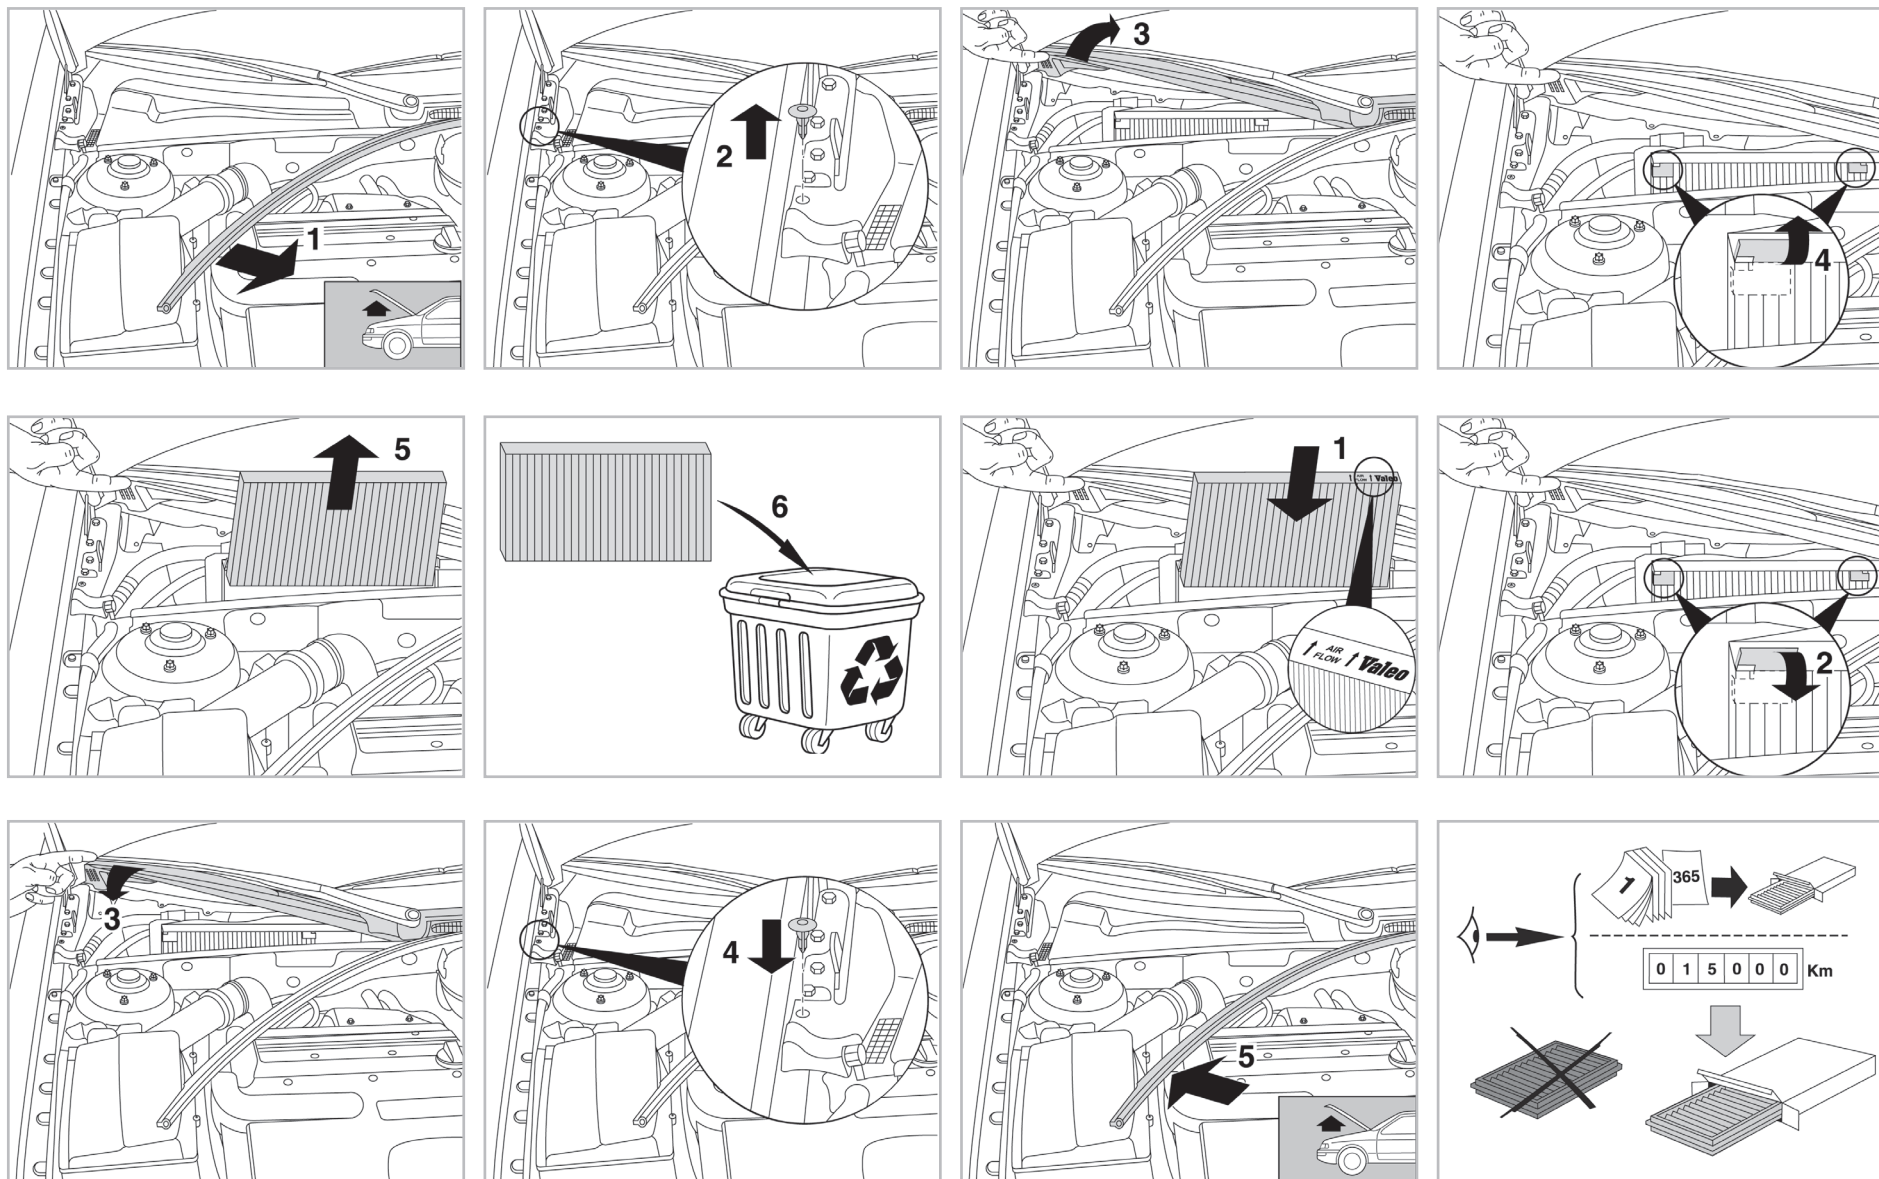

SUPREME

with anti-allergen properties

701010

FH 2010

PCA

FOR
SAAB

9-3 A/C+/- (09/02 >)

WANT TO
KNOW MORE?