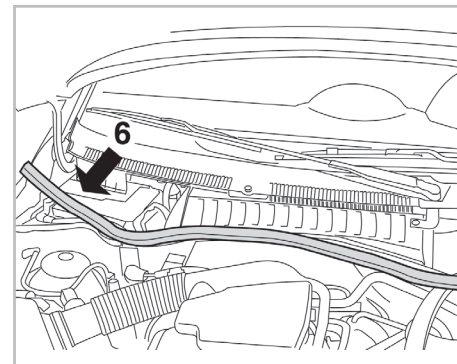

SUPREME

with anti-allergen properties

701010

FH 2010

PCA

WANT TO KNOW MORE?

www.valeo-techassist.com

FOR
OPEL

CORSA C A+ (09/00 > 08/03) / VECTRA C A/C+/- (04/02 >)

Valeo Service - Société par Actions simplifiée - Capital de 12 900 000€ - 70, rue Playel, 93285 Saint-Denis Cedex - France - B 306 486 408 RCS Bobigny